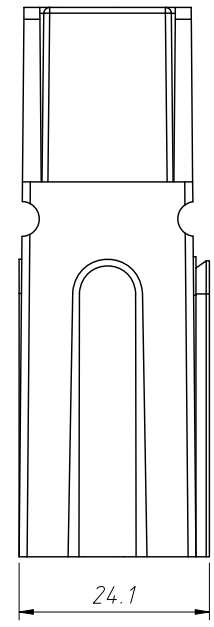

1
RoHS Compliance

Material:
Housing:PC,UL 94V-0
Color:Red,Black,Blue,Green,White,
Gray,Orange,Yellow,Gray

Electrical Characteristics:
Rated Current:120A
Rated Voltage:600V

Applicable Terminal:
L-KLS1-XT120-T/T1/T2

Mating Dimensions

Order Information:
L-KLS1-XD120-H-R

R-Red,B-Black,L-Blue
G-Green,W-White,GY-Gray
OR-Orange,Y-Yellow,GY-Gray

ANGLE TOLERANCE	PROJECTION	Description:	
±3°		Powerpole Connector PP120-Up to 240 Amps	
GENERAL TOLERANCE	UNITS	mm	KLS P/N:
x.x ±0.30	SHEET SIZE	A4	L-KLS1-XD120-H-R
x.xx ±0.20	Draw:	Daniel	2022-04-02
x.xxx ±0.10	Check:	Daniel	2022-04-02