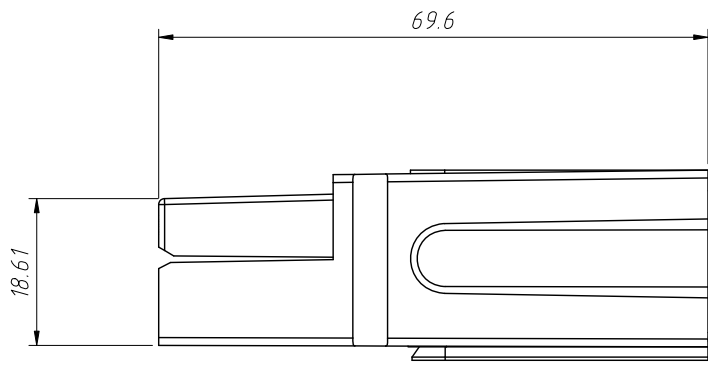

1
RoHS Compliance

Material:
Housing:PC,UL 94V-0
Color:Red,Black,Blue,Green,White,
Gray,Orange,Yellow,Gray

Electrical Characteristics:
Rated Current:120A
Rated Voltage:600V

Applicable Terminal:
L-KLS1-XT120-T/T1/T2

Mating Dimensions

Order Information:
L-KLS1-XD120-H-R

R-Red,B-Black,L-Blue
G-Green,W-White,GY-Gray
OR-Orange,Y-Yellow,GY-Gray

ANGLE TOLERANCE	PROJECTION	Description:	
±3°		Powerpole Connector PP120-Up to 240 Amps	
GENERAL TOLERANCE	UNITS	mm	KLS P/N:
x.x ±0.30	SHEET SIZE	A4	L-KLS1-XD120-H-R
x.xx ±0.20	Draw:	Daniel	2022-04-02
x.xxx ±0.10	Check:	Daniel	2022-04-02