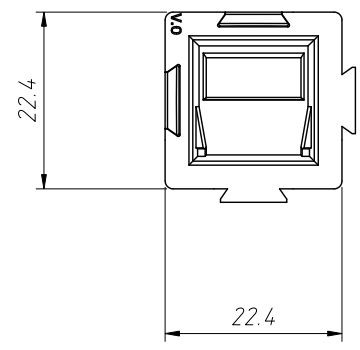

1
RoHS Compliance

Material:
Housing:PC,UL 94V-0
Color:Red,Black,Blue,Green,White,
Gray,Orange,Yellow,Gray

Electrical Characteristics:
Rated Current:120A
Rated Voltage:600V

Applicable Terminal:
L-KLS1-XT120-T/T1/T2

Mating Dimensions

Order Information:
L-KLS1-XD120-H-R

R-Red,B-Black,L-Blue
G-Green,W-White,GY-Gray
OR-Orange,Y-Yellow,GY-Gray

ANGLE TOLERANCE	PROJECTION	Description:	
±3°		Powerpole Connector PP120-Up to 240 Amps	
GENERAL TOLERANCE	UNITS	mm	KLS P/N:
x.x ±0.30	SHEET SIZE	A4	L-KLS1-XD120-H-R
x.xx ±0.20	Draw:	Daniel	2022-04-02
x.xxx ±0.10	Check:	Daniel	2022-04-02