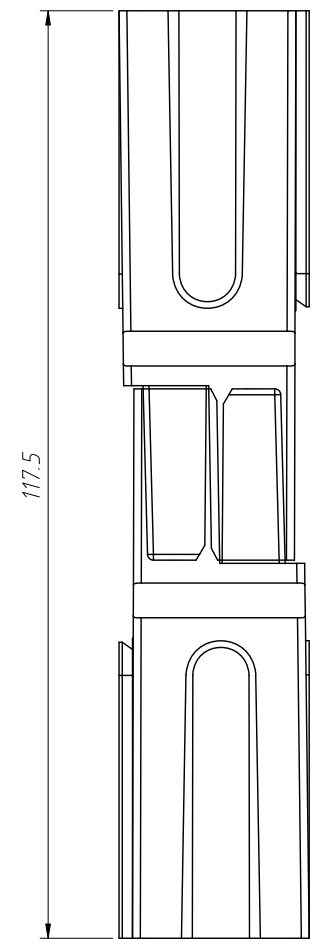

1
RoHS Compliance

Material:
Housing:PC,UL 94V-0
Color:Red,Black,Blue,Green,White,
Gray,Orange,Yellow,Gray

Electrical Characteristics:
Rated Current:120A
Rated Voltage:600V

Applicable Terminal:
L-KLS1-XT120-T/T1/T2

Mating Dimensions

Order Information:
L-KLS1-XD120-H-R

R-Red,B-Black,L-Blue
G-Green,W-White,GY-Gray
OR-Orange,Y-Yellow,GY-Gray

ANGLE TOLERANCE	PROJECTION	Description:	
±3°		Powerpole Connector PP120-Up to 240 Amps	
GENERAL TOLERANCE	UNITS	mm	KLS P/N:
x.x ±0.30	SHEET SIZE	A4	L-KLS1-XD120-H-R
x.xx ±0.20	Draw:	Daniel	2022-04-02
x.xxx ±0.10	Check:	Daniel	2022-04-02