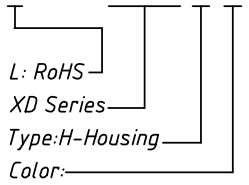

1
RoHS Compliance

Material:
Housing:PC,UL 94V-0
Color:Red,Black,Blue,Green,White,
Gray,Orange,Yellow,Gray

Electrical Characteristics:
Rated Current:120A
Rated Voltage:600V

Applicable Terminal:
L-KLS1-XT120-T/T1/T2

Mating Dimensions

Order Information:
L-KLS1-XD120-H-R

R-Red,B-Black,L-Blue
G-Green,W-White,GY-Gray
OR-Orange,Y-Yellow,GY-Gray

ANGLE TOLERANCE	PROJECTION	Description:	
±3°		Powerpole Connector PP120-Up to 240 Amps	
GENERAL TOLERANCE	UNITS	mm	KLS P/N:
x.x ±0.30	SHEET SIZE	A4	L-KLS1-XD120-H-R
x.xx ±0.20	Draw:	Daniel	2022-04-02
x.xxx ±0.10	Check:	Daniel	2022-04-02