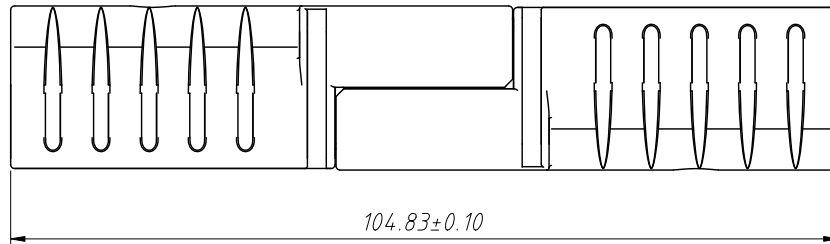

1 RoHS Compliance

Mating Dimensions

Material:
Housing:PC,UL 94V-0
Color: Red,Grey,Blue

Electrical Characteristics:
Rated Current:120A
Rated Voltage:600V

Applicable Terminal:
L-KLS1-XT120-T
L-KLS1-XT120-T1
L-KLS1-XT120-T2

Order Information:
L-KLS1-XT120-H-R

L: RoHS
XT Series
Type:H-Housing
Color:
R-Red,GY-Grey,L-Blue

ANGLE TOLERANCE	PROJECTION	Description:		
±3°		Powerpole Housing 2 Pole 120 Amp		
GENERAL TOLERANCE	UNITS	mm	KLS P/N:	L-KLS1-XT120-H-R
x.x ±0.30	SHEET SIZE	A4		
x.xx ±0.20	Draw:	Daniel	2022-04-02	
x.xxx ±0.10	Check:	Daniel	2022-04-02	