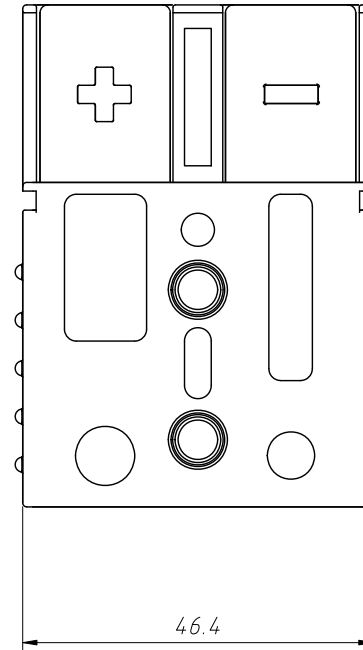

1 RoHS Compliance

Mating Dimensions

Material:
Housing:PC,UL 94V-0
Color: Red,Grey,Blue

Electrical Characteristics:
Rated Current:120A
Rated Voltage:600V

Applicable Terminal:
L-KLS1-XT120-T
L-KLS1-XT120-T1
L-KLS1-XT120-T2

Order Information:
L-KLS1-XT120-H-R

L: RoHS
XT Series
Type:H-Housing
Color:
R-Red,GY-Grey,L-Blue

ANGLE TOLERANCE	PROJECTION	Description:		
±3°		Powerpole Housing 2 Pole 120 Amp		
GENERAL TOLERANCE	UNITS	mm	KLS P/N:	L-KLS1-XT120-H-R
x.x ±0.30	SHEET SIZE	A4		
x.xx ±0.20	Draw:	Daniel	2022-04-02	
x.xxx ±0.10	Check:	Daniel	2022-04-02	