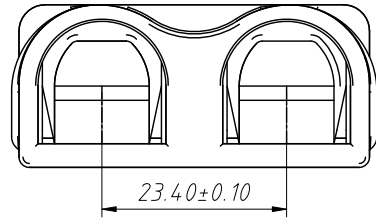

1 RoHS Compliance

Mating Dimensions

Material:
Housing:PC,UL 94V-0
Color: Red,Grey,Blue

Electrical Characteristics:
Rated Current:120A
Rated Voltage:600V

Applicable Terminal:
L-KLS1-XT120-T
L-KLS1-XT120-T1
L-KLS1-XT120-T2

Order Information:
L-KLS1-XT120-H-R

L: RoHS
XT Series
Type:H-Housing
Color:
R-Red,GY-Grey,L-Blue

ANGLE TOLERANCE	PROJECTION	Description:		
±3°		Powerpole Housing 2 Pole 120 Amp		
GENERAL TOLERANCE	UNITS	mm	KLS P/N:	L-KLS1-XT120-H-R
x.x ±0.30	SHEET SIZE	A4		
x.xx ±0.20	Draw:	Daniel	2022-04-02	
x.xxx ±0.10	Check:	Daniel	2022-04-02	