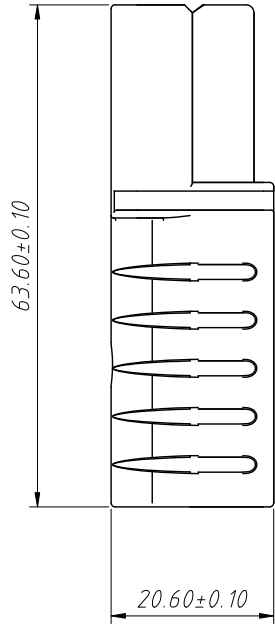

1 RoHS Compliance

Mating Dimensions

Material:
Housing:PC,UL 94V-0
Color: Red,Grey,Blue

Electrical Characteristics:
Rated Current:120A
Rated Voltage:600V

Applicable Terminal:
L-KLS1-XT120-T
L-KLS1-XT120-T1
L-KLS1-XT120-T2

Order Information:
L-KLS1-XT120-H-R

L: RoHS
XT Series
Type:H-Housing
Color:
R-Red,GY-Grey,L-Blue

ANGLE TOLERANCE	PROJECTION	Description:		
±3°		Powerpole Housing 2 Pole 120 Amp		
GENERAL TOLERANCE	UNITS	mm	KLS P/N:	L-KLS1-XT120-H-R
x.x ±0.30	SHEET SIZE	A4		
x.xx ±0.20	Draw:	Daniel	2022-04-02	
x.xxx ±0.10	Check:	Daniel	2022-04-02	