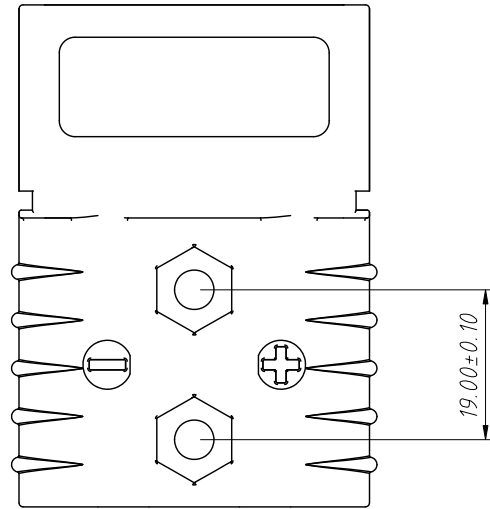

1 RoHS Compliance

Mating Dimensions

Material:
Housing:PC,UL 94V-0
Color: Red,Grey,Blue

Electrical Characteristics:
Rated Current:120A
Rated Voltage:600V

Applicable Terminal:
L-KLS1-XT120-T
L-KLS1-XT120-T1
L-KLS1-XT120-T2

Order Information:
L-KLS1-XT120-H-R

L: RoHS
XT Series
Type:H-Housing
Color:
R-Red,GY-Grey,L-Blue

ANGLE TOLERANCE	PROJECTION	Description:		
±3°		Powerpole Housing 2 Pole 120 Amp		
GENERAL TOLERANCE	UNITS	mm	KLS P/N:	L-KLS1-XT120-H-R
x.x ±0.30	SHEET SIZE	A4		
x.xx ±0.20	Draw:	Daniel	2022-04-02	
x.xxx ±0.10	Check:	Daniel	2022-04-02	