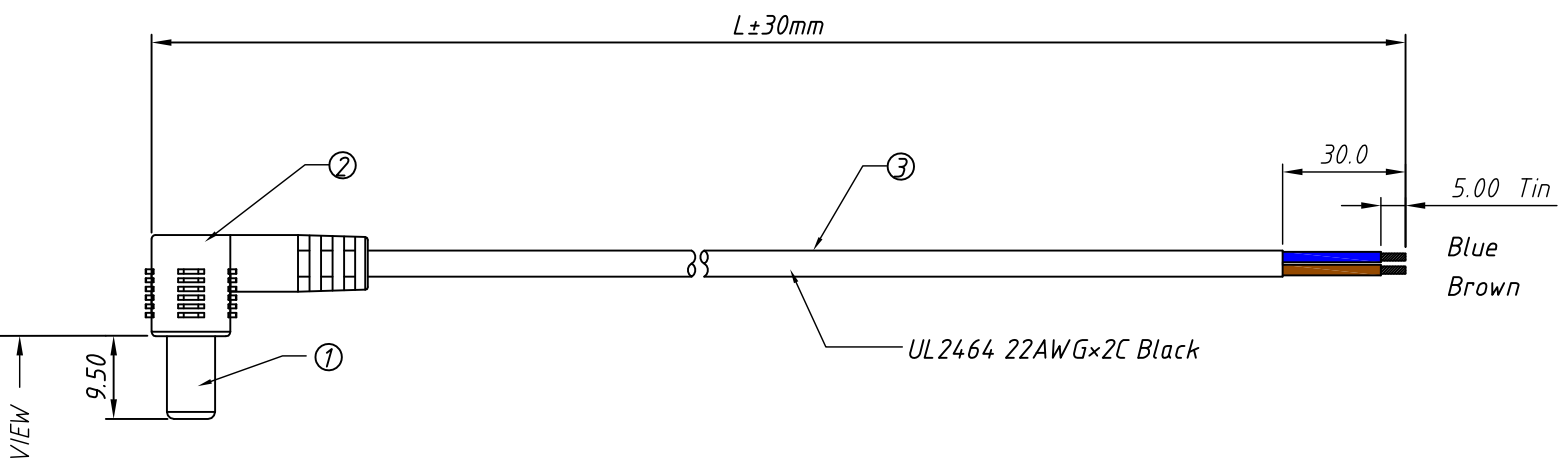

1 RoHS Compliant

Front VIEW

Order Information

L-KLS17-ARY003- 22 B 1000

L: RoHS
 ARY003: 5.5×2.1×9.5 R/A DC Male-Tin
 22: UL2464 22AWG×2C
 B: Color: B- Black W- White
 1000: Length 1000=1000mm
 1500=1500mm

Note
 1:Open/Short Text 100% Text.
 2:Text Volts/insulation: DC 5V / 500KΩ
 3: All must be meet on RoHS Compliant

3	Cable	UL2464-22AWG×2C,Black	mm	L
2	PVC molding	PVC,BLACK, R/A Modul	g	xx
1	Connector	5.5×2.1×9.5 DC Male PLUG	PCS	1
ITEM	PART NAME	Description	UNIT	Q'TY

		Description:	
PROJECTION		5.5×2.1×9.5mm R/A DC Cable	
UNITS	mm	KLS P/N:	L-KLS17-ARY003-22BXXXX
SHEET SIZE	A4	NingBo KLS ELECTRONIC CO.,L TD.	
Draw:Daniel	2018-05-10		
Check:Daniel	2018-05-17		