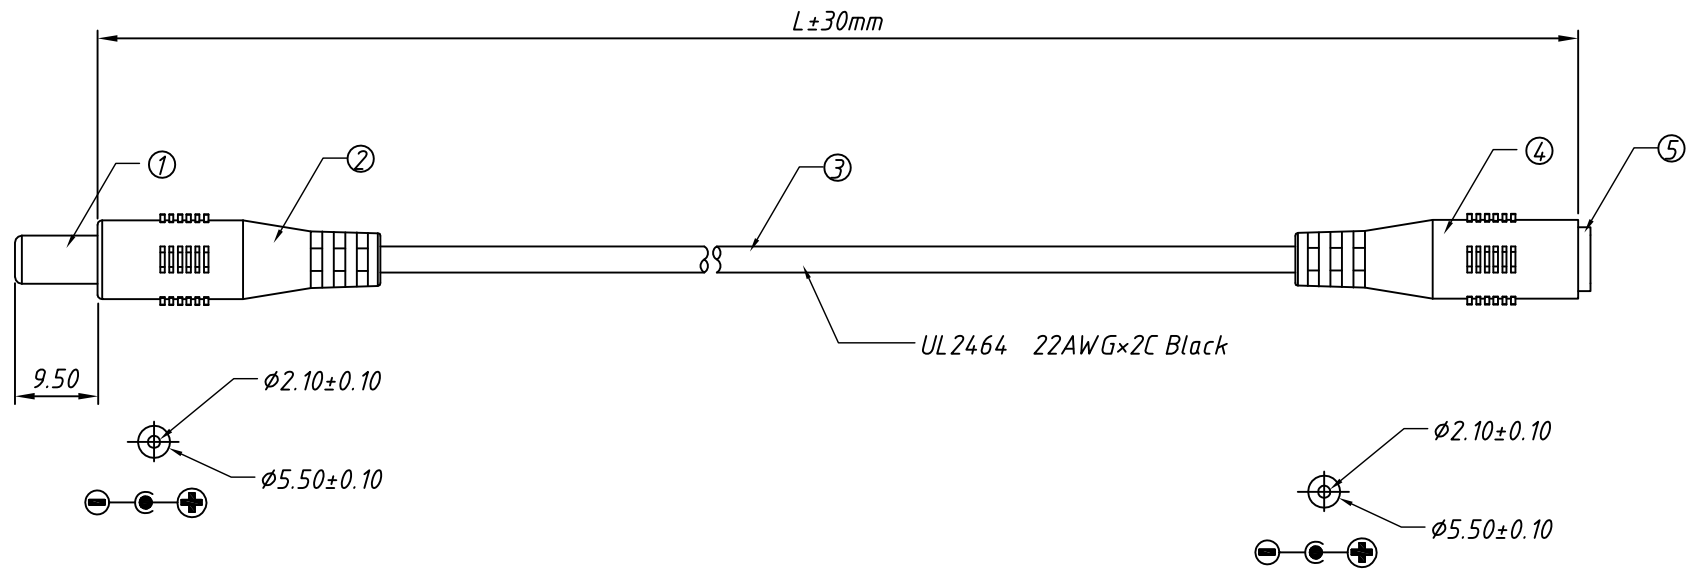

1
RoHS Compliant

Order Information

L-KLS17-ARA001- 22 B 1000

L: RoHS
 ARA001: 5.5×2.1 Male to Female DC Cable
 22: UL2464 22AWG×2C
 B: Color: B- Black W- White
 1000: Length 1000=1000mm
 1500=1500mm

Note
 1:Open/Short Text 100% Text.
 2:Text Volts/insulation: DC 5V / 500KΩ
 3: All must be meet on RoHS Compliant

5	PVC molding	PVC,BLACK	g	xx
4	Connector	5.5×2.1 DC Female Jack	PCS	1
3	Cable	UL2464-22AWG×2C,Black	mm	L
2	PVC molding	PVC,BLACK	g	xx
1	Connector	5.5×2.1×9.5 DC Male PLUG	PCS	1
ITEM	PART NAME	Description	UNIT	Q'TY

		Description:	
PROJECTION		5.5×2.1mm Male To Female DC Cable	
UNITS	mm	KLS P/N:	L-KLS17-ARA001-22BXXXX
SHEET SIZE	A4	 NingBo KLS ELECTRONIC CO.,L TD.	
Draw:Daniel	2018-05-10		
Check:Daniel	2018-05-17		