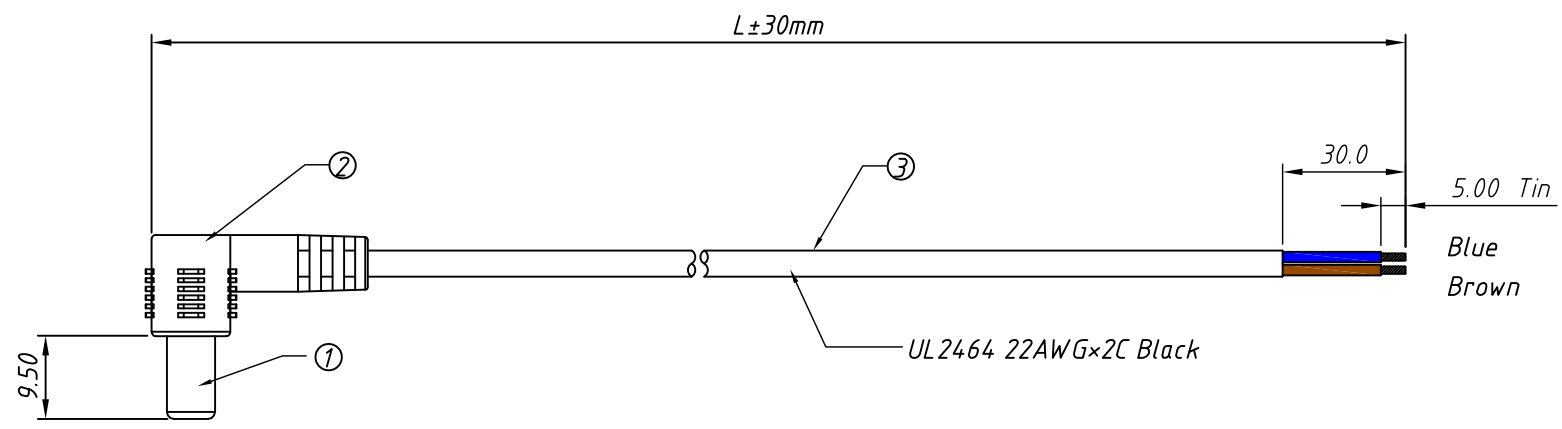

1 RoHS Compliant

Order Information

L-KLS17-ARP003- 22 B 1000

L: RoHS
 ARP003: 5.5×2.1×9.5 R/A DC Male-Tin
 22: UL2464 22AWG×2C
 B: Color: B- Black W- White
 1000: Length 1000=1000mm
 1500=1500mm

Note
 1:Open/Short Text 100% Text.
 2:Text Volts/insulation: DC 5V / 500KΩ
 3: All must be meet on RoHS Compliant

3	Cable	UL2464-22AWG×2C,Black	mm	L
2	PVC molding	PVC,BLACK, R/A Modul	g	xx
1	Connector	5.5×2.1×9.5 DC Male PLUG	PCS	1
ITEM	PART NAME	Description	UNIT	Q'TY

		Description:	
PROJECTION		5.5×2.1×9.5mm R/A DC Cable	
UNITS	mm	KLS P/N:	L-KLS17-ARP003-22BXXXX
SHEET SIZE	A4	NingBo KLS ELECTRONIC CO.,L TD.	
Draw:Daniel	2018-05-10		
Check:Daniel	2018-05-17		