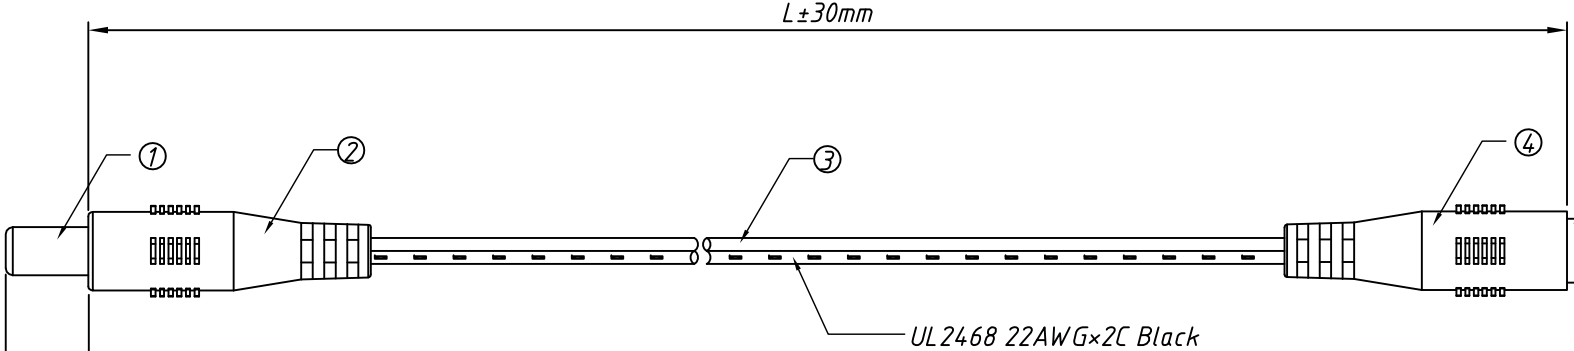

1 RoHS Compliant

UL 2468 22AWG×2C Black

Order Information

L-KLS17-ACA001- 22 B 1000

L: RoHS  
 ACA001: 5.5×2.1 Male to Female DC Cable  
 22: UL2468 22AWG×2C  
 B: Color: B- Black W- White  
 1000: Length 1000=1000mm  
 1500=1500mm

Note  
 1:Open/Short Text 100% Text.  
 2:Text Volts/insulation: DC 5V / 500KΩ  
 3: All must be meet on RoHS Compliant

5	PVC molding	PVC,BLACK	g	xx
4	Connector	5.5×2.1 DC Female Jack	PCS	1
3	Cable	UL2468-22AWG×2C,Black	mm	L
2	PVC molding	PVC,BLACK	g	xx
1	Connector	5.5×2.1×9.5 DC Male PLUG	PCS	1
ITEM	PART NAME	Description	UNIT	Q'TY

		Description:	
PROJECTION		5.5×2.1mm Male To Female DC Cable	
UNITS	mm	KLS P/N:	L-KLS17-ACA001-22BXXXX
SHEET SIZE	A4	 NingBo KLS ELECTRONIC CO.,L TD.	
Draw:Daniel	2018-05-10		
Check:Daniel	2018-05-17		