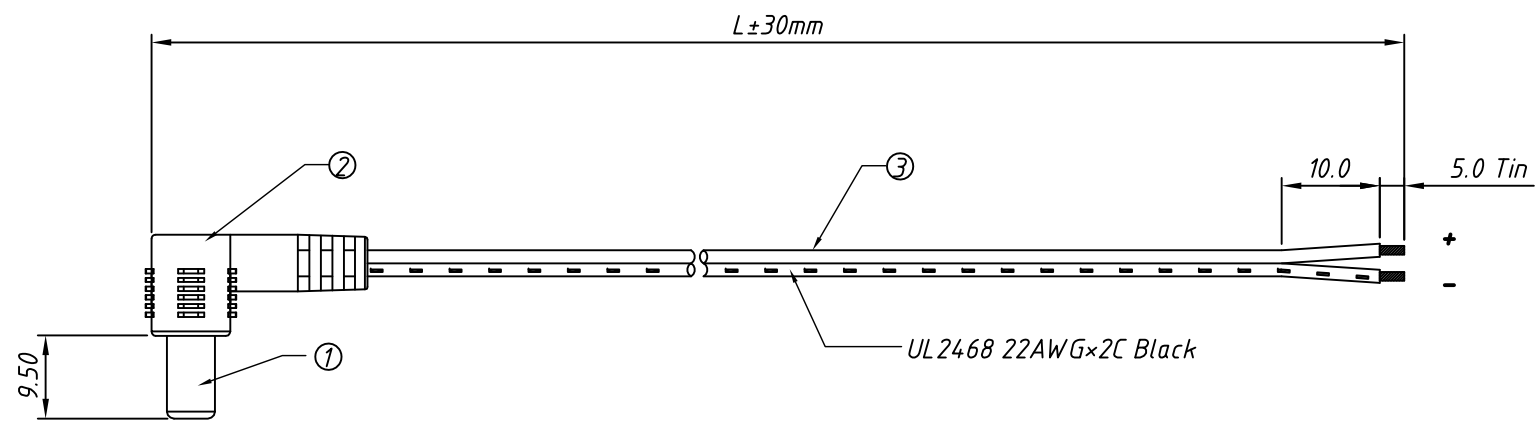

1 RoHS Compliant

Order Information

L-KLS17-ACP004- 22 B 1000

L: RoHS

ACP004: 5.5×2.5×9.5 R/A DC Male-Tin

22: UL2468 22AWG×2C

B: Color: B- Black W- White

1000: Length 1000=1000mm

1500=1500mm

Note
 1:Open/Short Text 100% Text.
 2:Text Volts/insulation: DC 5V / 500KΩ
 3: All must be meet on RoHS Compliant

3	Cable	UL2468-22AWG×2C,Black	mm	L
2	PVC molding	PVC,BLACK, R/A Modul	g	xx
1	Connector	5.5×2.5×9.5 DC Male PLUG	PCS	1
ITEM	PART NAME	Description	UNIT	Q'TY

		Description:	
PROJECTION		5.5×2.5×9.5mm R/A DC Cable	
UNITS	mm	KLS P/N:	L-KLS17-ACP004-22BXXXX
SHEET SIZE	A4	NingBo KLS ELECTRONIC CO.,L TD.	
Draw:Daniel	2018-05-10		
Check:Daniel	2018-05-17		