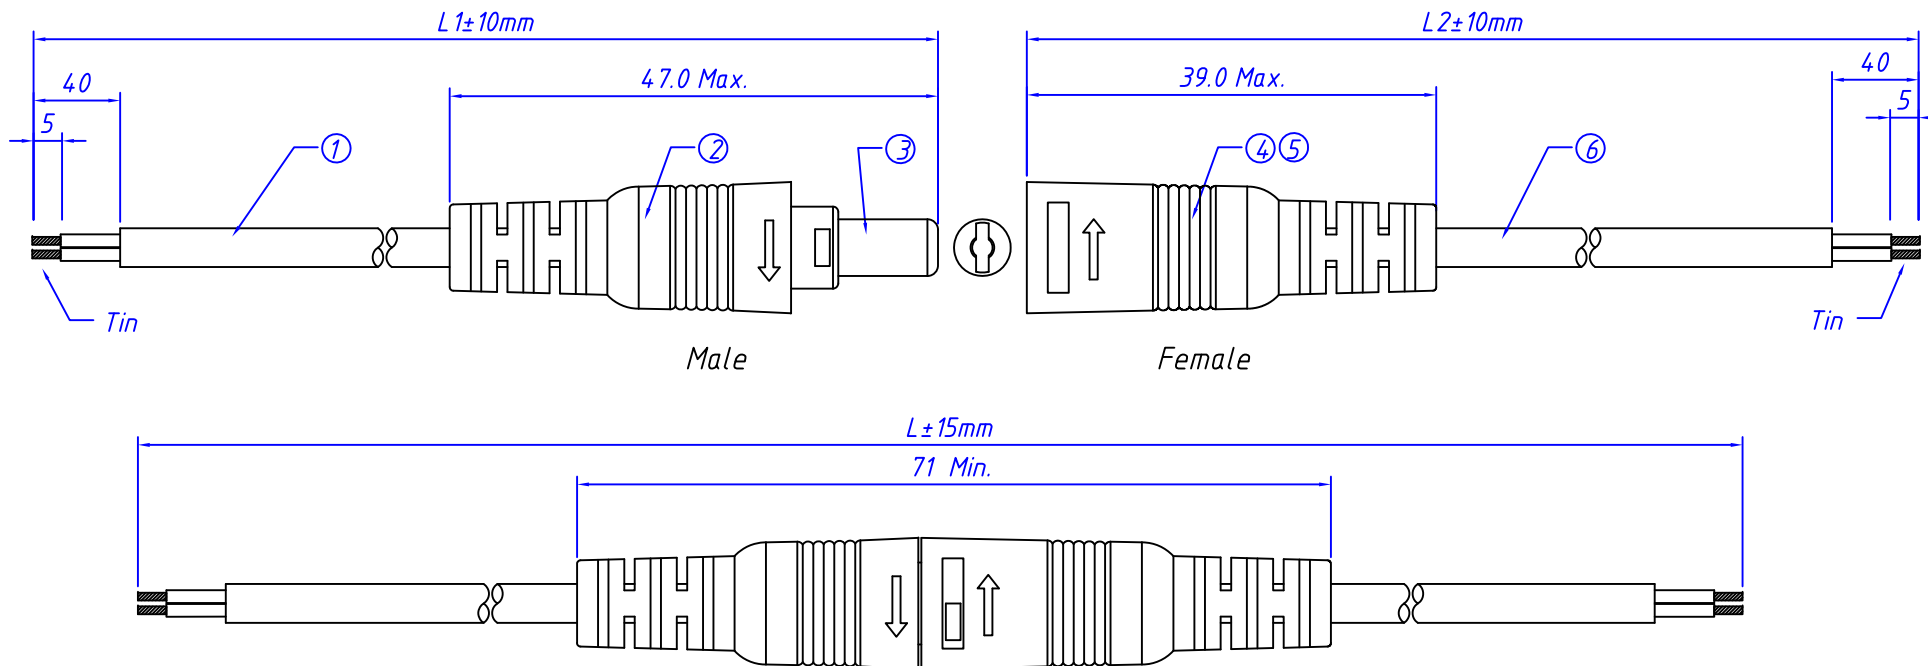

1 RoHS Compliant

Note

- 1: Open/Short Text 100% Text. insulation: Min, 2M
- 2: All must be meet on RoHS Compliant

Order Information:

How to order KLS waterproof cable:

- 1-Confirm the cable material
- 2-Connector Contact number & wire size (20AWG×2C ,.....)
- 3-Select form factor
- 4-Determination of length, single-sided length with connector
- 5-Determine the tail handling method ( Stripping, Tin.....)
- 6-Special custom requirements

6	Cable	UL2464 20AWG×2C PVC Cable,Black,OD5.0mm	mm	L2
5	PVC	PVC 45P MOLDING,Black	g	xx
4	DC JACK	5.5×2.1mm,DC JACK	PCS	1
3	DC PLUG	5.5×2.1mm,DC PLUG	PCS	1
2	PVC	PVC 45P MOLDING,Black	g	xx
1	Cable	UL2464 20AWG×2C PVC Cable,Black,OD5.0mm	mm	L1
ITEM	PART NAME	Description	UNIT	Q'TY

		Description:	
		DC WATERPROOF POWER CABLE ,IP60	
PROJECTION		KLS P/N:	L-KLS17-LDC03-XXXXXX
UNITS	mm		
SHEET SIZE	A4		
Draw:Daniel	2018-09-29		NingBo KLS ELECTRONIC CO.,L TD.
Check:Daniel	2018-09-29		