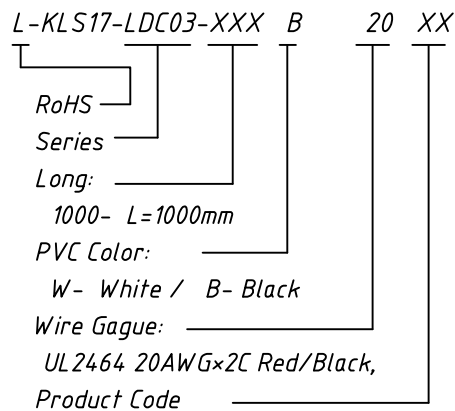

1 RoHS Compliant

Note

- 1: Open/Short Text 100% Text. insulation: Min, 2M
- 2: All must be meet on RoHS Compliant

Order Information:

How to order KLS waterproof cable:

- 1-Confirm the cable material
- 2-Connector Contact number & wire size (20AWG×2C ,.....)
- 3-Select form factor
- 4-Determination of length, single-sided length with connector
- 5-Determine the tail handling method ( Stripping, Tin.....)
- 6-Special custom requirements

6	Cable	UL2464 20AWG×2C PVC Cable,Black,OD5.0mm	mm	L2
5	PVC	PVC 45P MOLDING,Black	g	xx
4	DC JACK	5.5×2.1mm,DC JACK	PCS	1
3	DC PLUG	5.5×2.1mm,DC PLUG	PCS	1
2	PVC	PVC 45P MOLDING,Black	g	xx
1	Cable	UL2464 20AWG×2C PVC Cable,Black,OD5.0mm	mm	L1
ITEM	PART NAME	Description	UNIT	Q'TY

		Description:	
		DC WATERPROOF POWER CABLE ,IP60	
PROJECTION		KLS P/N:	L-KLS17-LDC03-XXXXXX
UNITS	mm		
SHEET SIZE	A4		
Draw:Daniel	2018-09-29		NingBo KLS ELECTRONIC CO.,L TD.
Check:Daniel	2018-09-29		