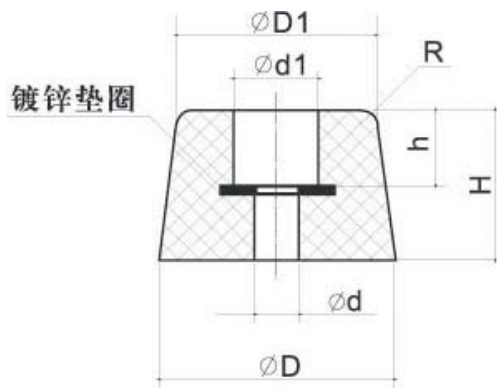

Rubber Foot Series

KLS8-0514 Rubber Foot Series

Material : ABS And PVC and Rubber
Color : Black

Unit : mm

Item No.	H	h	D	D1	d	d1	R
CJ-2516	16.0	8.0	25.0	21.0	4.0	9.0	1.5
CJ-2613	13.0	6.0	26.0	22.0	3.5	9.0	1.5
CJ-2210	10.0	5.0	22.0	18.0	3.5	8.0	1.5
CJ-2008	8.0	4.0	20.0	12.0	3.0	6.0	1.0
CJ-1710	10.0	6.0	17.0	13.0	4.0	7.0	1.0
CJ-2017	17.0	6.0	20.0	15.0	3.0	6.0	1.0
CJ-1365	6.5	3.5	13.0	10.0	3.0	5.5	0.5
CJ-3333	33.0	18.0	33.0	28.0	4.5	10.0	1.5
CJ-1409	9.0	5.0	14.0	12.0	3.5	7.0	1.5
CJ-2011	11.0	6.0	20.0	16.0	4.8	9.0	2.0
CJ-3218	18.0	11.0	32.0	24.0	6.0	11.0	2.0
CJ-4021	21.0	12.0	40.0	30.0	6.0	11.0	3.0
CJ-5025	25.0	12.0	50.0	36.0	7.0	13.0	5.0