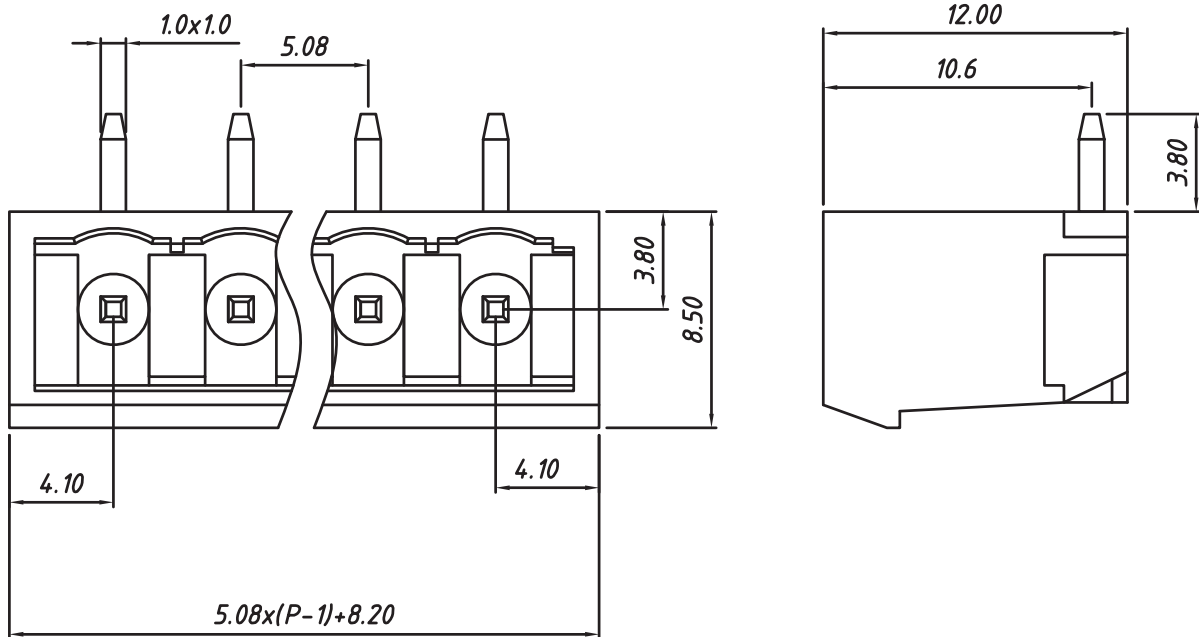

TERMINAL BLOCK Connector

MCS Connector

KLS2-MPRA-5.08 Terminal Block Box

Number of plies Single deck:

Port number : 2~24

Pitch : 5.08mm

Color : Orange

Connection technology Spring cage clamp connection technology

ORDER INFORMATION

Product NO.: KLS2-MPRA-5.08

Pos. NO.

Right angle Pin

Pith: 5.08mm