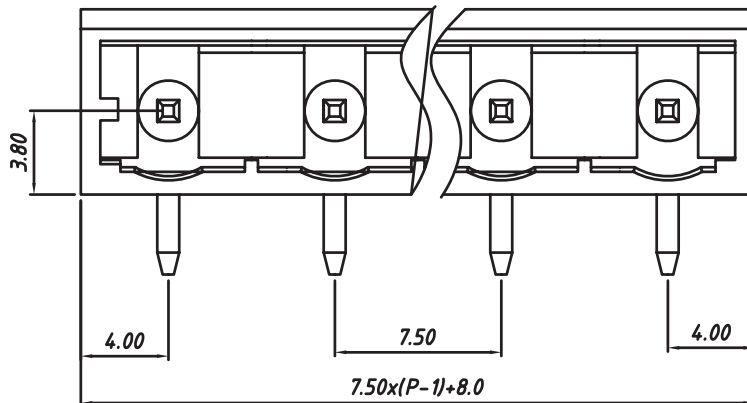

### Number of plies Single deck:

Port number : 2~24

Pitch : 7.5mm

Color : Gray

Connection technology Spring cage clamp connection technology

Product conform standard IEC61984、UL1059、CSA-C22.2 No. 158 etc

Insulation material : PA66

## ORDER INFORMATION

Product NO.: KLS2-MPRA-7.50

Pos. NO.

Right angle Pin

Pith: 7.50mm