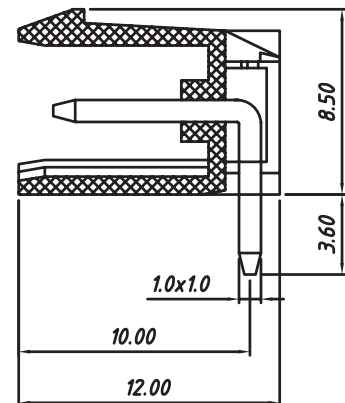

### Number of plies Single deck:

Port number : 2~24

Pitch : 7.5mm

Color : Gray

Connection technology Spring cage clamp connection technology

Product conform standard IEC61984、UL1059、CSA-C22.2 No. 158 etc

Insulation material : PA66

## ORDER INFORMATION

Product NO.: KLS2-MPRA-7.50

Pos. NO.

Right angle Pin

Pith: 7.50mm