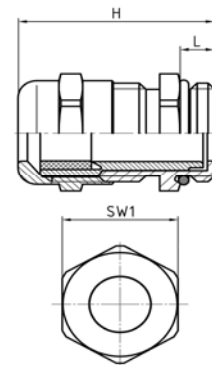

Range of temperature: -40°C ~ 100°C

| Item No. | Cable Range > Ø < (mm) | Outer diameter of thread (mm) | Mounting hole diameter (mm) | Thread length L(mm) | Joint length H(mm) | Wrench diameter (MM) |
|----------|------------------------|-------------------------------|-----------------------------|---------------------|--------------------|----------------------|
| M12x1.5 | 3-6.5 | 12 | 12-12.2 | 10 | 18 | 14 |
| M12x1.5S | 2-5 | 12 | 12-12.2 | 10 | 18 | 14 |
| M14x1.5 | 4-8 | 14 | 14-14.2 | 10 | 20 | 17 |
| M14x1.5S | 2-6 | 14 | 14-14.2 | 10 | 20 | 17 |
| M16x1.5 | 4-8 | 16 | 16-16.2 | 10 | 20 | 17 |
| M16x1.5S | 5-10 | 16 | 16-16.2 | 10 | 21 | 20 |
| M18x1.5 | 5-10 | 18 | 18-18.2 | 10 | 21 | 20 |
| M18x1.5S | 3-7 | 18 | 18-18.2 | 10 | 21 | 20 |
| M20x1.5 | 6-12 | 20 | 20-20.2 | 10 | 22 | 22 |
| M20x1.5S | 10-14 | 20 | 20-20.2 | 10 | 23 | 24 |
| M22x1.5 | 10-14 | 22 | 22-22.2 | 10 | 23 | 24 |
| M22x1.5S | 7-12 | 22 | 22-22.2 | 10 | 23 | 24 |
| M24x1.5 | 10-14 | 24 | 24-24.2 | 10 | 23 | 24/27 |
| M24x1.5S | 7-12 | 24 | 24-24.2 | 10 | 23 | 24/27 |
| M25x1.5 | 13-18 | 25 | 25-25.2 | 12 | 25 | 30 |
| M25x1.5S | 9-16 | 25 | 25-25.2 | 12 | 25 | 30 |
| M27x1.5 | 13-18 | 27 | 27-27.2 | 12 | 25 | 30 |
| M27x1.5S | 9-16 | 27 | 27-27.2 | 12 | 25 | 30 |
| M28x1.5 | 13-18 | 28 | 28-28.2 | 12 | 25 | 30 |
| M28x1.5S | 9-16 | 28 | 28-28.2 | 12 | 25 | 30 |
| M32x1.5 | 18-25 | 32 | 32-32.2 | 12 | 30 | 40 |
| M32x1.5S | 16-21 | 32 | 32-32.2 | 12 | 30 | 40 |
| M40x1.5 | 22-32 | 40 | 40-40.2 | 15 | 35 | 50 |
| M40x1.5S | 20-26 | 40 | 40-40.2 | 15 | 35 | 50 |
| M50x1.5 | 32-38 | 50 | 50-50.2 | 15 | 38 | 57 |
| M50x1.5S | 25-31 | 50 | 50-50.2 | 15 | 38 | 57 |
| M63x1.5 | 37-44 | 63 | 63-63.2 | 15 | 40 | 64 |
| M63x1.5S | 29-35 | 63 | 63-63.2 | 15 | 40 | 64 |