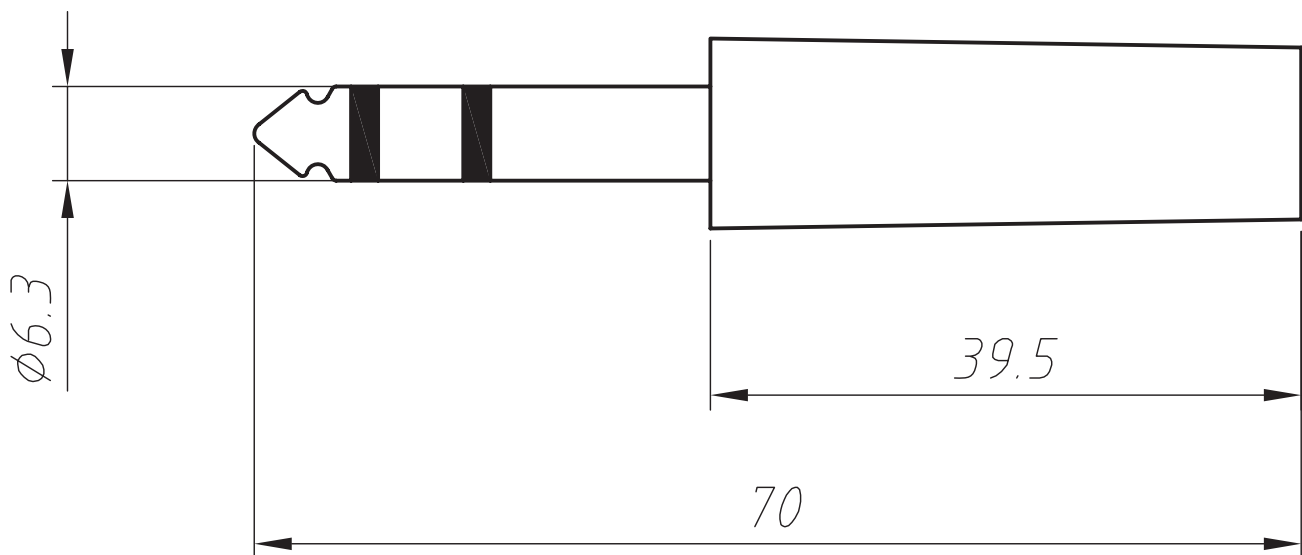

### Material:

Housing: Plastic Housing

Color:Black、Red

Contacts:Gold Plated、Nickel Plated

I