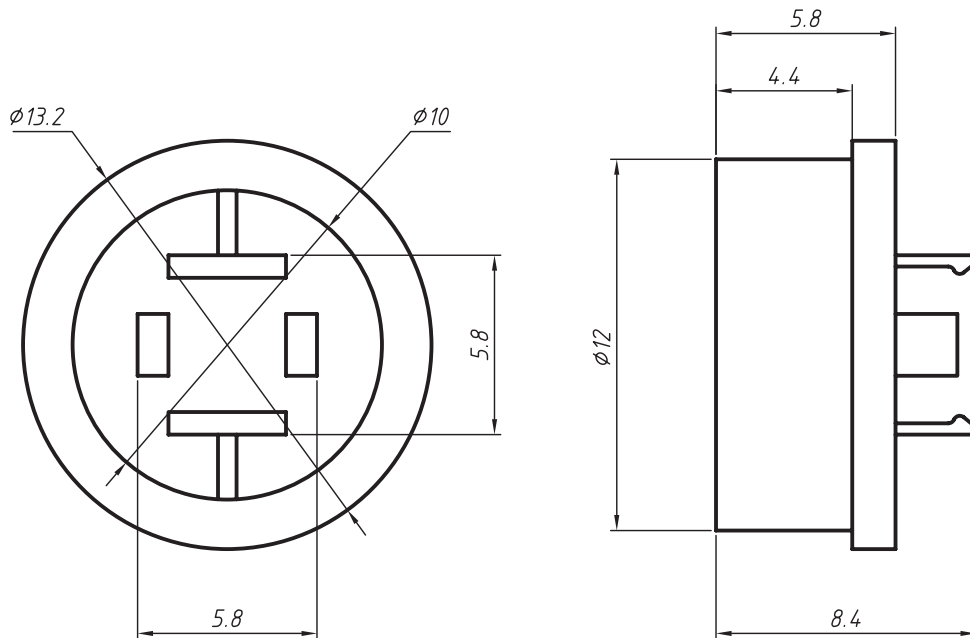

Switch Caps

KLS7-TSC12 Tactile Switch Cap

Note:

Round cap
Color:White
Dimension:Φ12mm

ORDER INFORMATION

Product NO.:L-KLS7-TSC12-RW

Part Number _____ Color:W-White B-Black L-Blue R-Red
Φ12mm Switch Cap _____ R-Round cap;S-Square cap