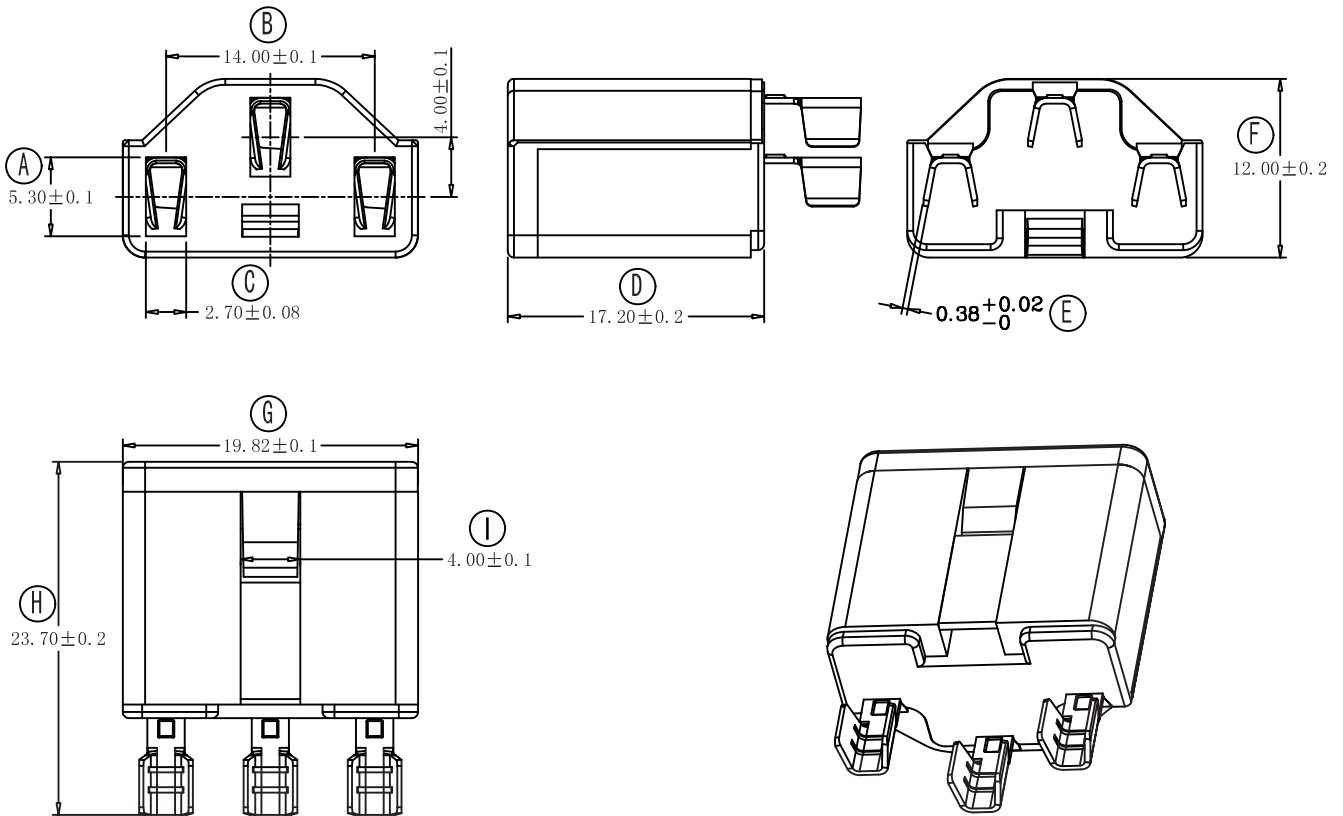

AC Power Sockets*AC Plugs

KLS1-KXJ104 Integrated product suffix female plug inner frame

Material:

Housing:PBT 94-V0
Color: White

Note:

- 1.Size unit:mm
- 2.The rest of tolerance:
X.X=±0.2
X.XX=±0.15
X.XXX=±0.1

ORDER INFORMATION

Product NO.: L-KLS1-KXJ104-HC-012Q0-08AW0