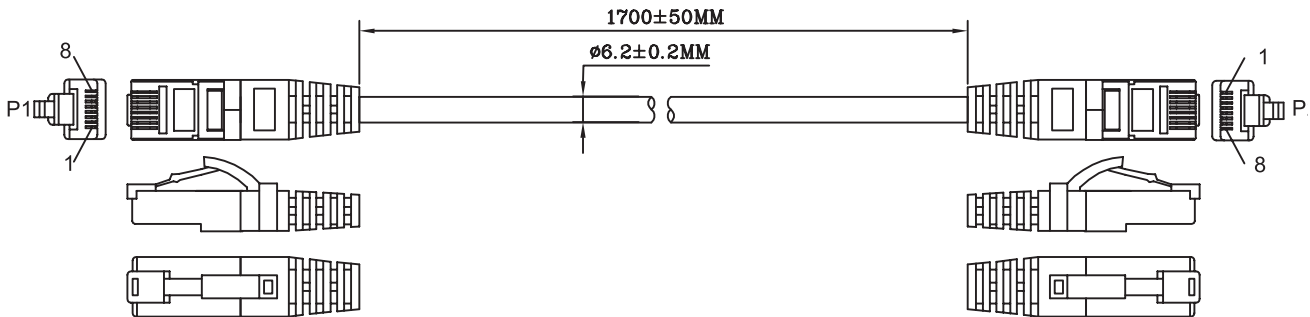

Cable Assemblies

KLS17-EXJ110-007 8P8C PLUG/8P8C PLUG

- 1.Cable : FTP CAT.6Cable4P*26AWG(7*0.16)+AL+D+PVC JACKET.
- 2.Conn. : P1 & P2:8P8C PLUG,Shell Shield'long Body, Double LAY,GOLD Plated 6U.
- 3.All Hood:P1Molded White PVC
P2:Molded Blue PVC
- 4.Cable Ass'Ymust Pass Continuity Test.
- 5.Packing:Each Cable In Poly-Bag.

PACKING

WIRE CONNECTION

COLOR(568B)	P1	PAIRS	P2
WHITE/ORANGE	1	———	1
ORANGE	2	———	2
WHITE/GREEN	3	———	3
BLUE	4	———	4
WHITE/BLUE	5	———	5
GREEN	6	———	6
WHITE/BROWN	7	———	7
BROWN	8	———	8
DRAIN	SHELL	———	SHELL

ORDER INFORMATION

Product NO.: KLS17-EXJ110-007

Series No. _____

Sequence number _____