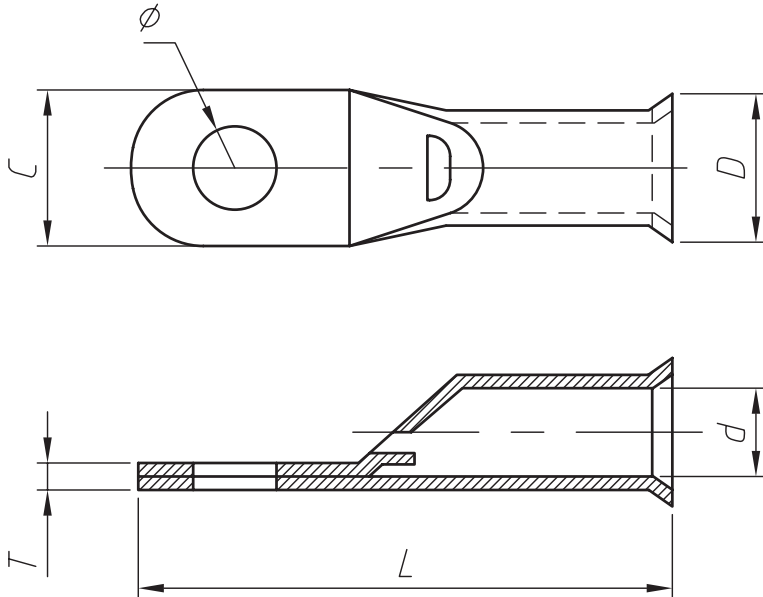

## Terminals Series

KLS8-01107A

KLS8-01107A Copper connection terminal of peep mouth Series

Terminal Material: COPPER

Model	WIRE RANGE	ITEM NO.	$\phi$	D	d	L	T	C
KLS8-01107A	4mm <sup>2</sup>	KTL4	5.2	5.0	3.4	21.0	0.8	8
	6mm <sup>2</sup>	KTL6	6.2	5.5	3.9	26.5	0.8	9
	10mm <sup>2</sup>	KTL10	6.2	6.0	4.4	29.0	0.8	9
	16mm <sup>2</sup>	KTL16	8.2	7.5	5.9	30.5	0.8	11
	25mm <sup>2</sup>	KTL25	8.2	9.0	7.0	36.0	1	13
	35mm <sup>2</sup>	KTL35	8.2	10.8	8.6	40.0	1.1	16
	50mm <sup>2</sup>	KTL50	10.5	12.5	10.1	48.0	1.2	18
	70mm <sup>2</sup>	KTL70	12.5	14.5	11.9	54.0	1.3	21
	95mm <sup>2</sup>	KTL95	12.5	16.5	13.5	60.0	1.5	24
	120mm <sup>2</sup>	KTL120	12.5	19.0	16.0	66.0	1.5	27.5
	150mm <sup>2</sup>	KTL150	12.5	21.0	17.0	73.0	2	30
	185mm <sup>2</sup>	KTL185	16.5	23.0	18.6	83.0	2.2	33
240mm <sup>2</sup>	KTL240	16.5	26.0	21.4	92.0	2.3	38	

## ORDER INFORMATION

Product NO.: KLS8-01107A-KTL4