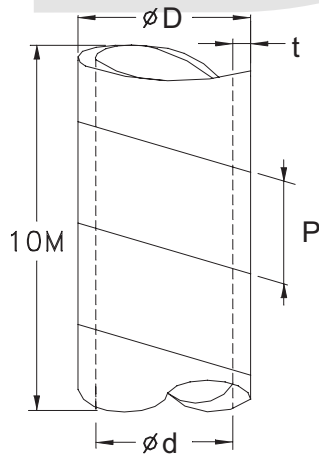

### KLS8-0921 Spiral Wrapping Band Series

Material : PE

Usage : Use suitable length and fixed in one end by cable tie then wrap in direction of clockwise.

Feature : Strong tensible, won't change shape after second usage, special color is available.

VIII

Part No.	d (mm)	D (mm)	P (mm)	t (mm)	Bundle range	Packing
KLS8-0921-KS-3	1.5	3.0	5.0	0.4	1.5-18	10M
KLS8-0921-KS-4	4.0	6.0	7.0	0.6	10-50	10M
KLS8-0921-KS-7	3.2	6.2	8.5	0.6	4-50	10M
KLS8-0921-KS-8	8.0	10.0	11.4	0.8	20-60	10M
KLS8-0921-KS-9	9.0	12.0	13.9	0.85	20-65	10M
KLS8-0921-KS-12	12.0	15.0	15.0	1.0	20-70	10M
KLS8-0921-KS-13	8.5	12.5	11.4	0.85	9-65	10M
KLS8-0921-KS-15	15.0	19.0	18.2	1.2	25-100	10M
KLS8-0921-KS-20	20.0	24.0	19.6	1.5	30-130	10M

## ORDER INFORMATION

KLS8 - 0921 - KS-3

Length  
Spiral Wrapping Band Series  
Part Number