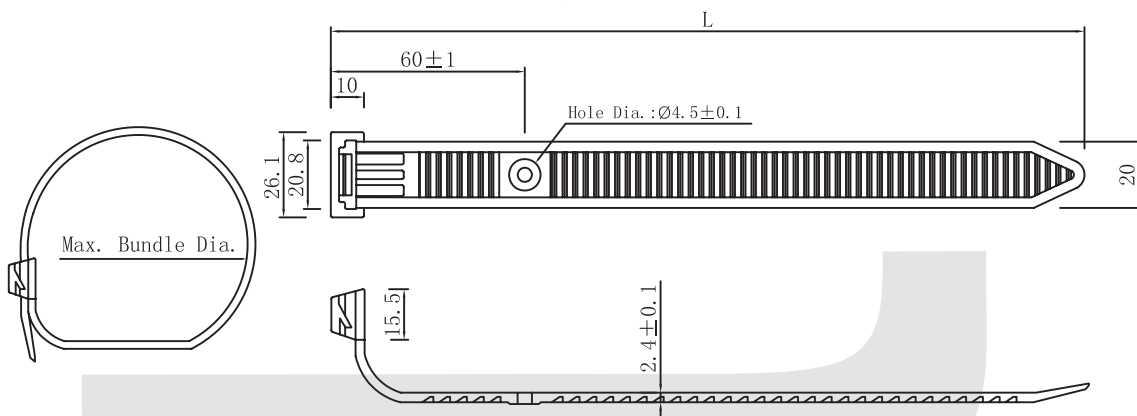

Cable Ties Series

KLS8-0928 Air Conditioner Tube Ties Series

MATERIAL :LDPE
Color :Nature
Special for fixing air condition tube.

VIII

Part No.	L mm (inch)	Max. Bundle Dia. mm (inch)	Min. Loop Tensile Strength kg (lbs)	Package
KLS8-0928-250	235 (9.25)	73 (2.87)	20 (44)	100
KLS8-0928-290	275 (10.82)	85 (3.35)	20 (44)	100

ORDER INFORMATION

KLS8 - 0928 - 250

- Length
- Air Conditioner Tube Ties Series
- Part Number