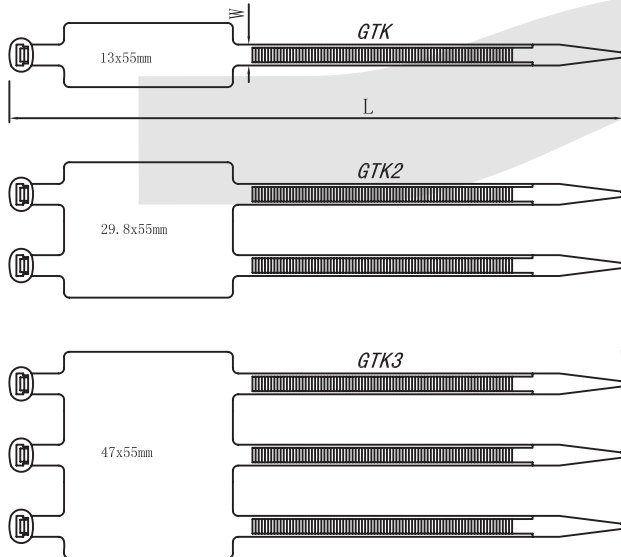

### KLS8-0905B Marker Ties Series

VIII

Material:UL Approved Nylon 6/6,94V-2  
Color:Nature  
Function:Tie and identity bundles of cable in one operation.  
Flat areas may be imprinted or written on with a Marking Pen.

Part NO. 100pcs/bag	Part NO. 1000pcs/bag	Length mm (inch)	Width mm (inch)	Max Bundle Dia. mm (inch)	Min. Loop Tensile Strength kg (lbs)
KLS8-0905BGTK-220STLC	KLS8-0905BGTK-220STL	220 (8.66)	4.8 (.19)	54 (2.13)	22.2 (50)
KLS8-0905BGTK-270STLC	KLS8-0905BGTK-270STL	270 (10.63)	4.8 (.19)	65 (2.56)	22.2 (50)
KLS8-0905BGTK-300STLC	KLS8-0905BGTK-300STL	300 (11.81)	4.8 (.19)	76 (2.99)	22.2 (50)
KLS8-0905BGTK-370STL	-	370 (14.57)	4.8 (.19)	102 (4.02)	22.2 (50)
KLS8-0905BGTK2-220STL	-	220 (8.66)	4.8 (.19)	54 (2.13)	22.2 (50)
KLS8-0905BGTK2-270STL	-	270 (10.63)	4.8 (.19)	65 (2.56)	22.2 (50)
KLS8-0905BGTK2-300STL	-	300 (11.81)	4.8 (.19)	76 (2.99)	22.2 (50)
KLS8-0905BGTK2-370STL	-	370 (14.57)	4.8 (.19)	102 (4.02)	22.2 (50)
KLS8-0905BGTK3-220STL	-	220 (8.66)	4.8 (.19)	54 (2.13)	22.2 (50)
KLS8-0905BGTK3-270STL	-	270 (10.63)	4.8 (.19)	65 (2.56)	22.2 (50)
KLS8-0905BGTK3-300STL	-	300 (11.81)	4.8 (.19)	76 (2.99)	22.2 (50)
KLS8-0905BGTK3-370STL	-	370 (14.57)	4.8 (.19)	102 (4.02)	22.2 (50)