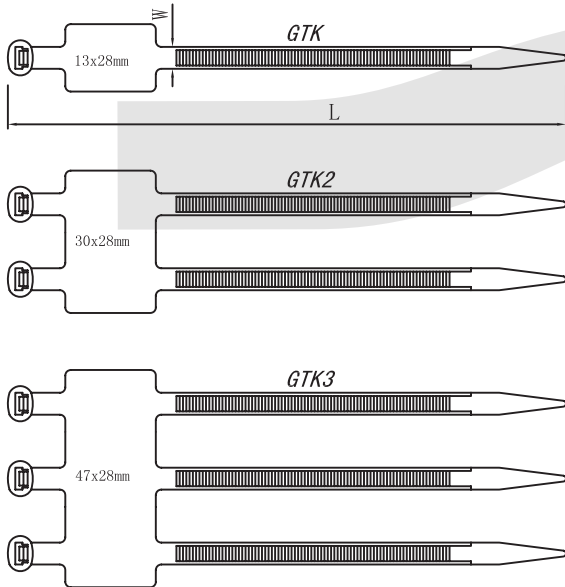

## Cable Ties Series

### KLS8-0905A Marker Ties Series

Material:UL Approved Nylon 6/6,94V-2  
Color:Nature  
Function:Tie and identity bundles of cable in one operation.  
Flat areas may be imprinted or written on with a Marking Pen.

Part NO. 100pcs/bag	Part NO. 1000pcs/bag	Length mm (inch)	Width mm (inch)	Max Bundle Dia. mm (inch)	Min. Loop Tensile Strength kg (lbs)
KLS8-0905A-GTK-190STC	KLS8-0905A-GTK-190ST	190 (7.48)	4.8 (.19)	46 (1.81)	22.2 (50)
KLS8-0905A-GTK-220STC	KLS8-0905A-GTK-220ST	220 (8.66)	4.8 (.19)	54 (2.13)	22.2 (50)
KLS8-0905A-GTK-270STC	KLS8-0905A-GTK-270ST	270 (10.63)	4.8 (.19)	65 (2.56)	22.2 (50)
KLS8-0905A-GTK-300STC	KLS8-0905A-GTK-300ST	300 (11.81)	4.8 (.19)	76 (2.99)	22.2 (50)
KLS8-0905A-GTK-370STC	KLS8-0905A-GTK-370ST	370 (14.57)	4.8 (.19)	102 (4.02)	22.2 (50)
KLS8-0905A-GTK2-220ST	-	220 (8.66)	4.8 (.19)	54 (2.13)	22.2 (50)
KLS8-0905A-GTK2-270ST	-	270 (10.63)	4.8 (.19)	65 (2.56)	22.2 (50)
KLS8-0905A-GTK2-300ST	-	300 (11.81)	4.8 (.19)	76 (2.99)	22.2 (50)
KLS8-0905A-GTK2-370ST	-	370 (14.57)	4.8 (.19)	102 (4.02)	22.2 (50)
KLS8-0905A-GTK3-220ST	-	220 (8.66)	4.8 (.19)	54 (2.13)	22.2 (50)
KLS8-0905A-GTK3-270ST	-	270 (10.63)	4.8 (.19)	65 (2.56)	22.2 (50)
KLS8-0905A-GTK3-300ST	-	300 (11.81)	4.8 (.19)	76 (2.99)	22.2 (50)
KLS8-0905A-GTK3-370ST	-	370 (14.57)	4.8 (.19)	102 (4.02)	22.2 (50)

## ORDER INFORMATION

**KLS8 - 0905A - 190STC**