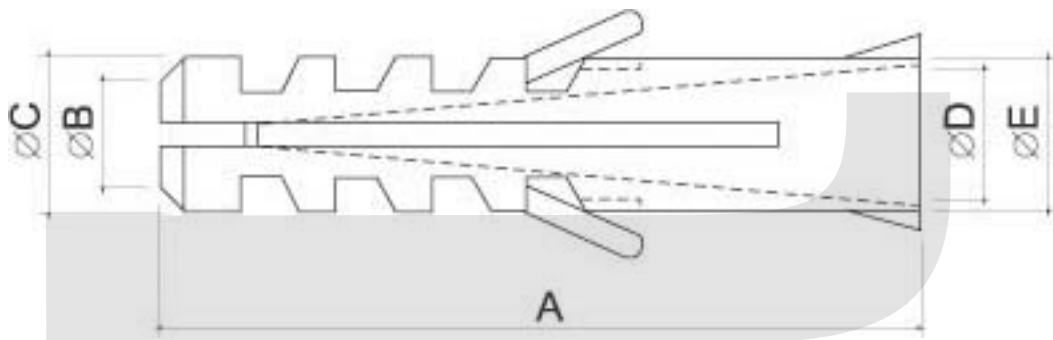

Cable Clip Series

KLS8-0711 Plastic Conical Anchors Series

Material : PP

ITEM. No.	A	B	C	D	E	Packaging
PEB6-25	24.7	3.5	4.8	4	5	1000
PEB6-30	29.6	4	6	4.8	6	

ORDER INFORMATION

KLS8-0711 - PEB6-25