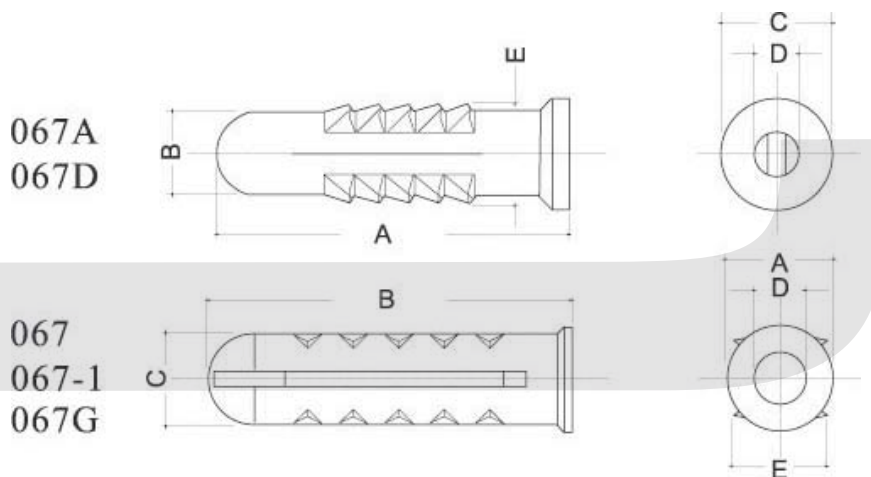

Cable Clip Series

KLS8-0710 Plastic Conical Anchors Series

Material : PP

VIII

ITEM. No.	Material	A	B	C	D	E	Packaging
067	PP	ø7	24.0	ø6	ø3	6.7	2000
067-1		ø7	24.0	ø6	ø3	6.0	
067A		24.0	ø6	ø7.5	ø3	5.7	
067D		23.5	ø6	ø7.5	ø3	7.0	
067G		ø8	28.0	ø6	ø3	7.7	

ORDER INFORMATION

KLS8-0710 - 067

Item. NO.
Plastic Conical Anchors Series
Part Number