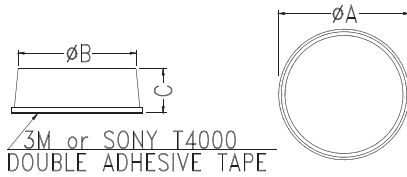

Rubber Foot Series

KLS8-0523 Rubber Foot Series

Material: Rubber

Unit: mm

Model No.	A	B	C
CRF-003	10.0	9.5	4.2
CRF-005	13.0	11.4	5.0
CRF-007	19.0	17.0	7.2
CRF-008	20.0	19.0	6.0
CRF-009	10.5	10.2	3.0
CRF-011	10.5	10.0	5.0
CRF-012	13.0	12.2	4.5
CRF-015	12.0	11.0	5.0
CRF-019	12.0	9.5	4.5

KLS8-0524 Gold Plating Rubber Foot Series

Material: ABS

Part No.	Diameter	Height
GPRF-3509	35.0	9.0
GPRF-3515	35.0	15.0
GPRF-4010	40.0	10.0
GPRF-4012	40.0	12.5
GPRF-4014	40.0	14.0
GPRF-5010	50.0	10.0
GPRF-5012	50.0	12.0
GPRF-5014	50.0	14.0
GPRF-5015	50.0	15.0
GPRF-6020	60.0	20.0