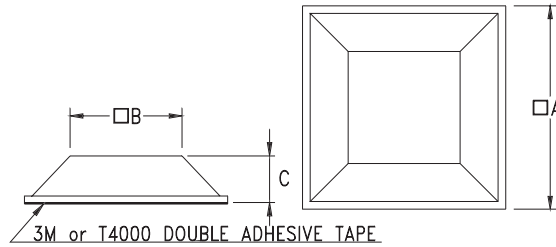

Rubber Foot Series

KLS8-0519 Rubber Foot Series

Material: Rubber

Unit:mm

Item No.	A	B	C
SF-004	12.7	9.0	3.5
SF-005	12.7	7.0	6.0
SF-006	20.5	14.0	7.6
SF-007	10.5	8.6	2.5

KLS8-0520 Rubber Foot Series

Material: Rubber

Unit:mm

Item No.	A	B
RF-006	15.9	8.0
RF-021	6.7	4.2
RF-022	11.5	5.6
RF-1106	11.5	6.0
RF-21-8.5	21.6	8.0
RF-21-10I(G)	21.6	10.0