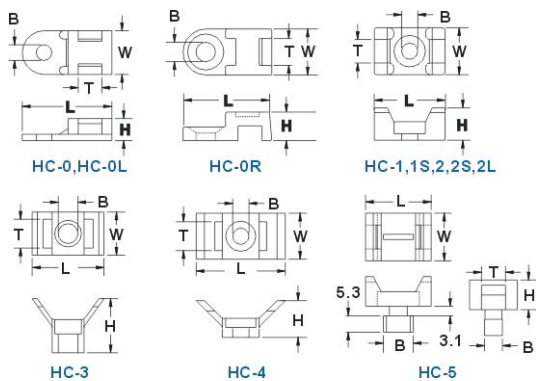

Cable Clamp Series

KLS8-0406 SADDLE TYPE TIE MOUNT Cable Clamp Series

Material : UL Approved Nylon66, 94V-2
Screw applied. Unique cradle design provides maximum stability and rigidity to wire bundle

Unit:mm

Item No.	H	L	W	T	B	Packing
HC-0	5	19.6	9.5	5.2	3.7	100pcs
HC-0L	5	19	9.5	5	5.2	
HC-0R	6.2	19.1	10	5.4	4.2	
HC-1	7	15	10	5	3.5	
HC-1S	5.9	12.8	7	4	3.3	
HC-2S	9.8	23	16	9	5	
HC-2	9.8	23	16	9	6	
HC-2L	9.8	23	16	9	6.5	
HC-3	17.5	23	13.8	9.5	5.3	
HC-4	11.6	30	14.7	9.3	5.0	
HC-5	9.7	21.3	15.5	7.8	5.8*9.7	

KLS8-0407 Adhesive Flat Cable Clamp Series

Mode of finest P.V.C. backed with quality adhesive tape.
Conduct your flat cable neatly and firmly.
Insert your cable into the clamp and your job is done.
Color: Grey

Unit:mm

Item No.	L	W	H	Packing
FC-15	15	25	10	100pcs
FC-20	20	25	10	
FC-25	25	25	10	
FC-28	28	25	10	
SFC-15	15	13	6	
SFC-20	20	13	6	
SFC-25	25	13	6	
SFC-28	28	13	6	