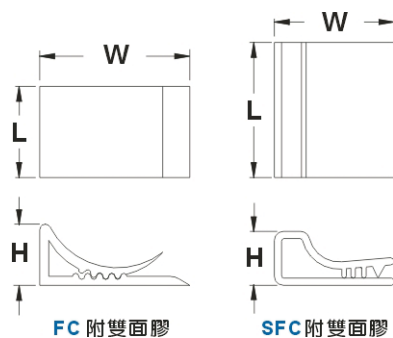

Cable Clamp Series

KLS8-0406 SADDLE TYPE TIE MOUNT Cable Clamp Series

Material : UL Approved Nylon66, 94V-2
Screw applied. Unique cradle design provides maximum stability and rigidity to wire bundle

Unit:mm

Item No.	H	L	W	T	B	Packing
HC-0	5	19.6	9.5	5.2	3.7	100pcs
HC-0L	5	19	9.5	5	5.2	
HC-0R	6.2	19.1	10	5.4	4.2	
HC-1	7	15	10	5	3.5	
HC-1S	5.9	12.8	7	4	3.3	
HC-2S	9.8	23	16	9	5	
HC-2	9.8	23	16	9	6	
HC-2L	9.8	23	16	9	6.5	
HC-3	17.5	23	13.8	9.5	5.3	
HC-4	11.6	30	14.7	9.3	5.0	
HC-5	9.7	21.3	15.5	7.8	5.8*9.7	

KLS8-0407 Adhesive Flat Cable Clamp Series

Mode of finest P.V.C. backed with quality adhesive tape.
Conduct your flat cable neatly and firmly.
Insert your cable into the clamp and your job is done.
Color: Grey

Unit:mm

Item No.	L	W	H	Packing
FC-15	15	25	10	100pcs
FC-20	20	25	10	
FC-25	25	25	10	
FC-28	28	25	10	
SFC-15	15	13	6	
SFC-20	20	13	6	
SFC-25	25	13	6	
SFC-28	28	13	6	