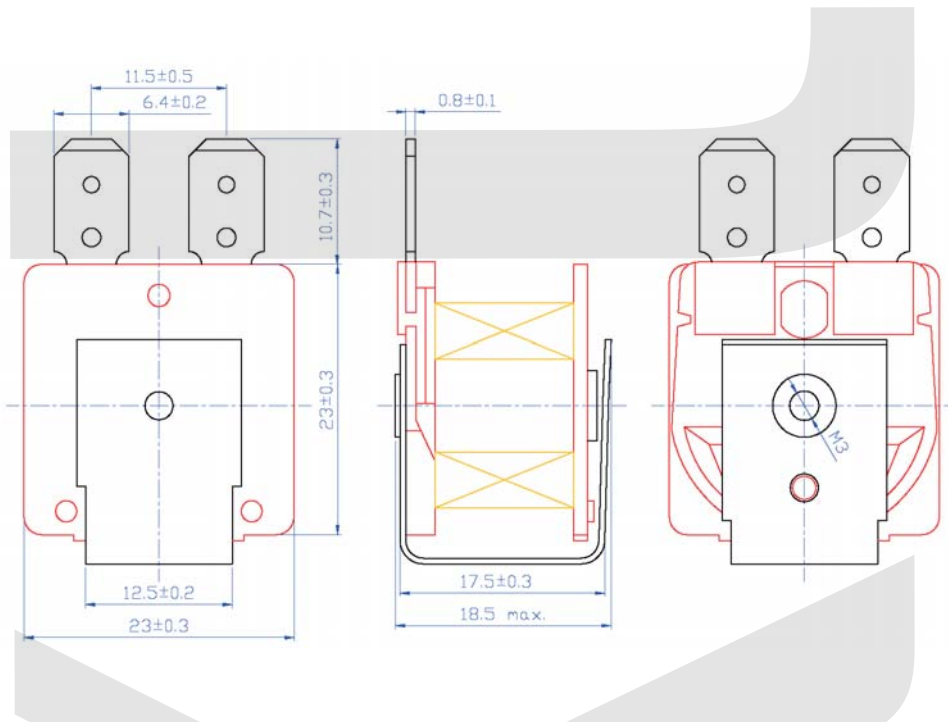

BUZZER

Mechanical Buzzer Series

KLS3-MB-2323 25*23*19mm Mechanical Buzzer Series

SPECIFICATIONS

Rated Voltage	220 VAC
Operating Voltage	160-260VAC
Max.Rated Current	30mA
Min.S.P.L. (@ 20cm)	78dB
Common Terminal Bear Pulling Force	≤9Kg
Operating Temp	-20 ~ +80 ° C
Weight	18g

Dimensions (Unit:mm)

ORDER INFORMATION

Product NO.: KLS3-MB-2323 A