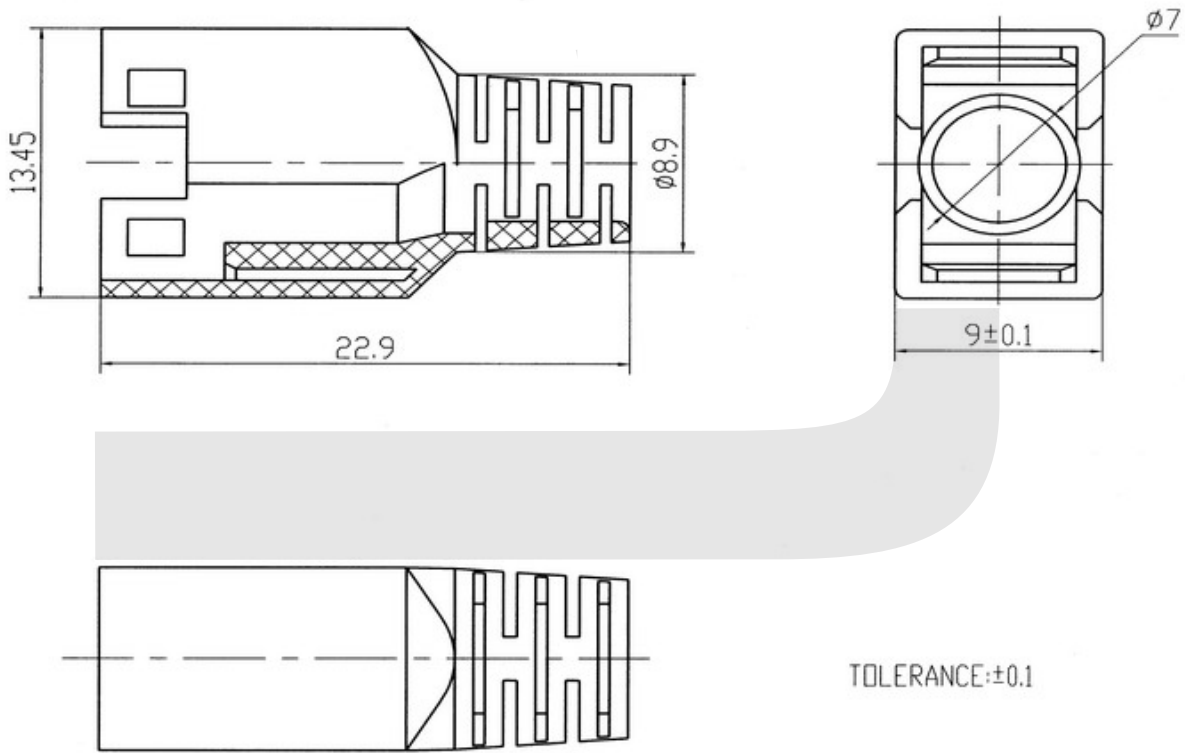

Modular Plugs Series

KLS12-RJ45-V

MATERIAL: ABS

ORDER INFORMATION

KLS12-RJ45-V-4

Series No.

Color.	
1.	Green
2.	Red
3.	Yellow
4.	Blue
5.	Gray