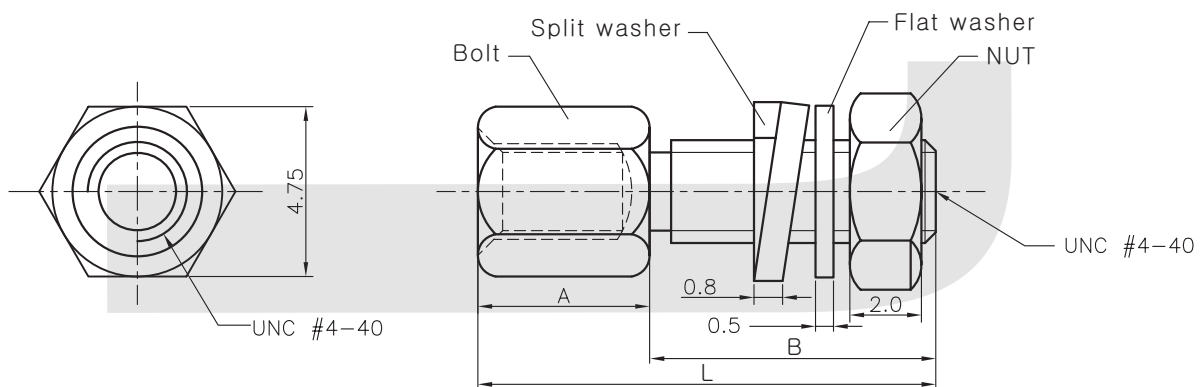

D-SUB Series

KLS1-4-40UNC D-SUB Screw Type

Material:

Screw : Brass
Washer:Steel
NUT:Steel

- * SCREW LOCK, # 4-40, EMI / RFI D CONNECTOR
- * Accessory Type: Screw Lock
- * For Use With: EMI / RFI Shielded D Connectors
- * Thread Size - Imperial: # 4-40 UNC

ITEM	L(mm)	A(mm)	B(mm)
KLS1-4-40UNC-10.0	10.0	4.8	5.2
KLS1-4-40UNC-11.8	11.8	4.8	7.0
KLS1-4-40UNC-12.7	12.7	4.8	7.9
KLS1-4-40UNC-15.7	15.7	4.8	10.9
KLS1-4-40UNC-17.8	17.8	4.8	13.0
KLS1-4-40UNC-18.8	18.8	4.8	14.0

ORDER INFORMATION

Product NO.: KLS1-4-40UNC-12.7

Contact Number of Row _____
4-40UNC=D-SUB Screw Type

Size: 10.0mm / 12.0mm
/ 12.7mm / 15.7mm
/ 17.8mm / 18.8mm